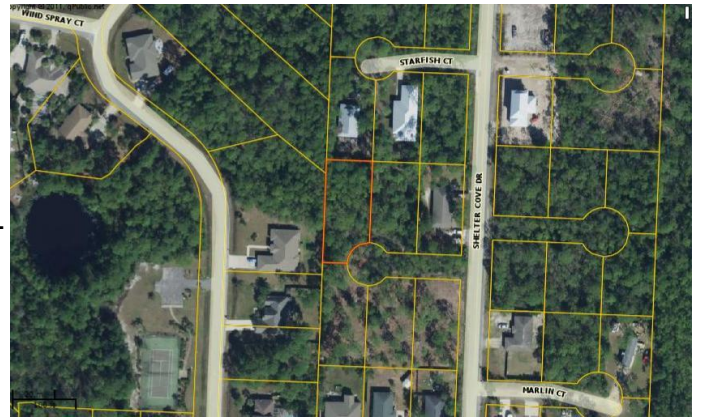

\$54,999 - Lot 24 Shelter Cove Estates, Santa Rosa Beach

MLS® #824713

\$54,999

Bedroom, Bathroom, 10,890 sqft
Land on 0 Acres

SHELTER COVE ESTATES, Santa Rosa Beach, FL

LOOKING FOR A LOT IN MACK BAYOU??
CHECK THIS OUT -- THE ONLY LOT LISTED
IN MACK BAYOU UNDER \$55K!! Spacious lot
on a culdesac in desirable East Mack Bayou
area of Santa Rosa Beach. This quarter acre
lot is in walking distance to the bay and is
centrally located close to Sacred Heart
Hospital, Grand Boulevard, Sandestin Resort,
west end Hwy 30A, and Van R Butler
Elementary. Build your dream home close to it
all with no HOA. Lot is at the end of the
culdesac and backs up to private gated
community of Pelican Bay. All information
contained in this listing is deemed correct but
should be verified by buyers agent.

Essential Information

MLS® #	824713
Price	\$54,999
Sold Price	\$52,000
Date Sold	2019-11-01
Square Footage	10,890
Acres	0.25
Type	Land
Sub-Type	Vacant Land
Status	Sold

Community Information

Address	Lot 24 Shelter Cove Estates
Area	16 - North Santa Rosa Beach

Subdivision	SHELTER COVE ESTATES
City	Santa Rosa Beach
County	Walton
State	FL
Zip Code	32459

Amenities

Utilities	Electric, Phone, Public Sewer, Public Water, TV Cable, Tap Fee Due
Features	Cul-De-Sac, Survey Available, Within 1/2 Mile to Water, Wooded

Exterior

Lot Description	Cul-De-Sac, Survey Available, Within 1/2 Mile to Water, Wooded
-----------------	--

School Information

Elementary	Van R Butler
Middle	Emerald Coast
High	South Walton

Additional Information